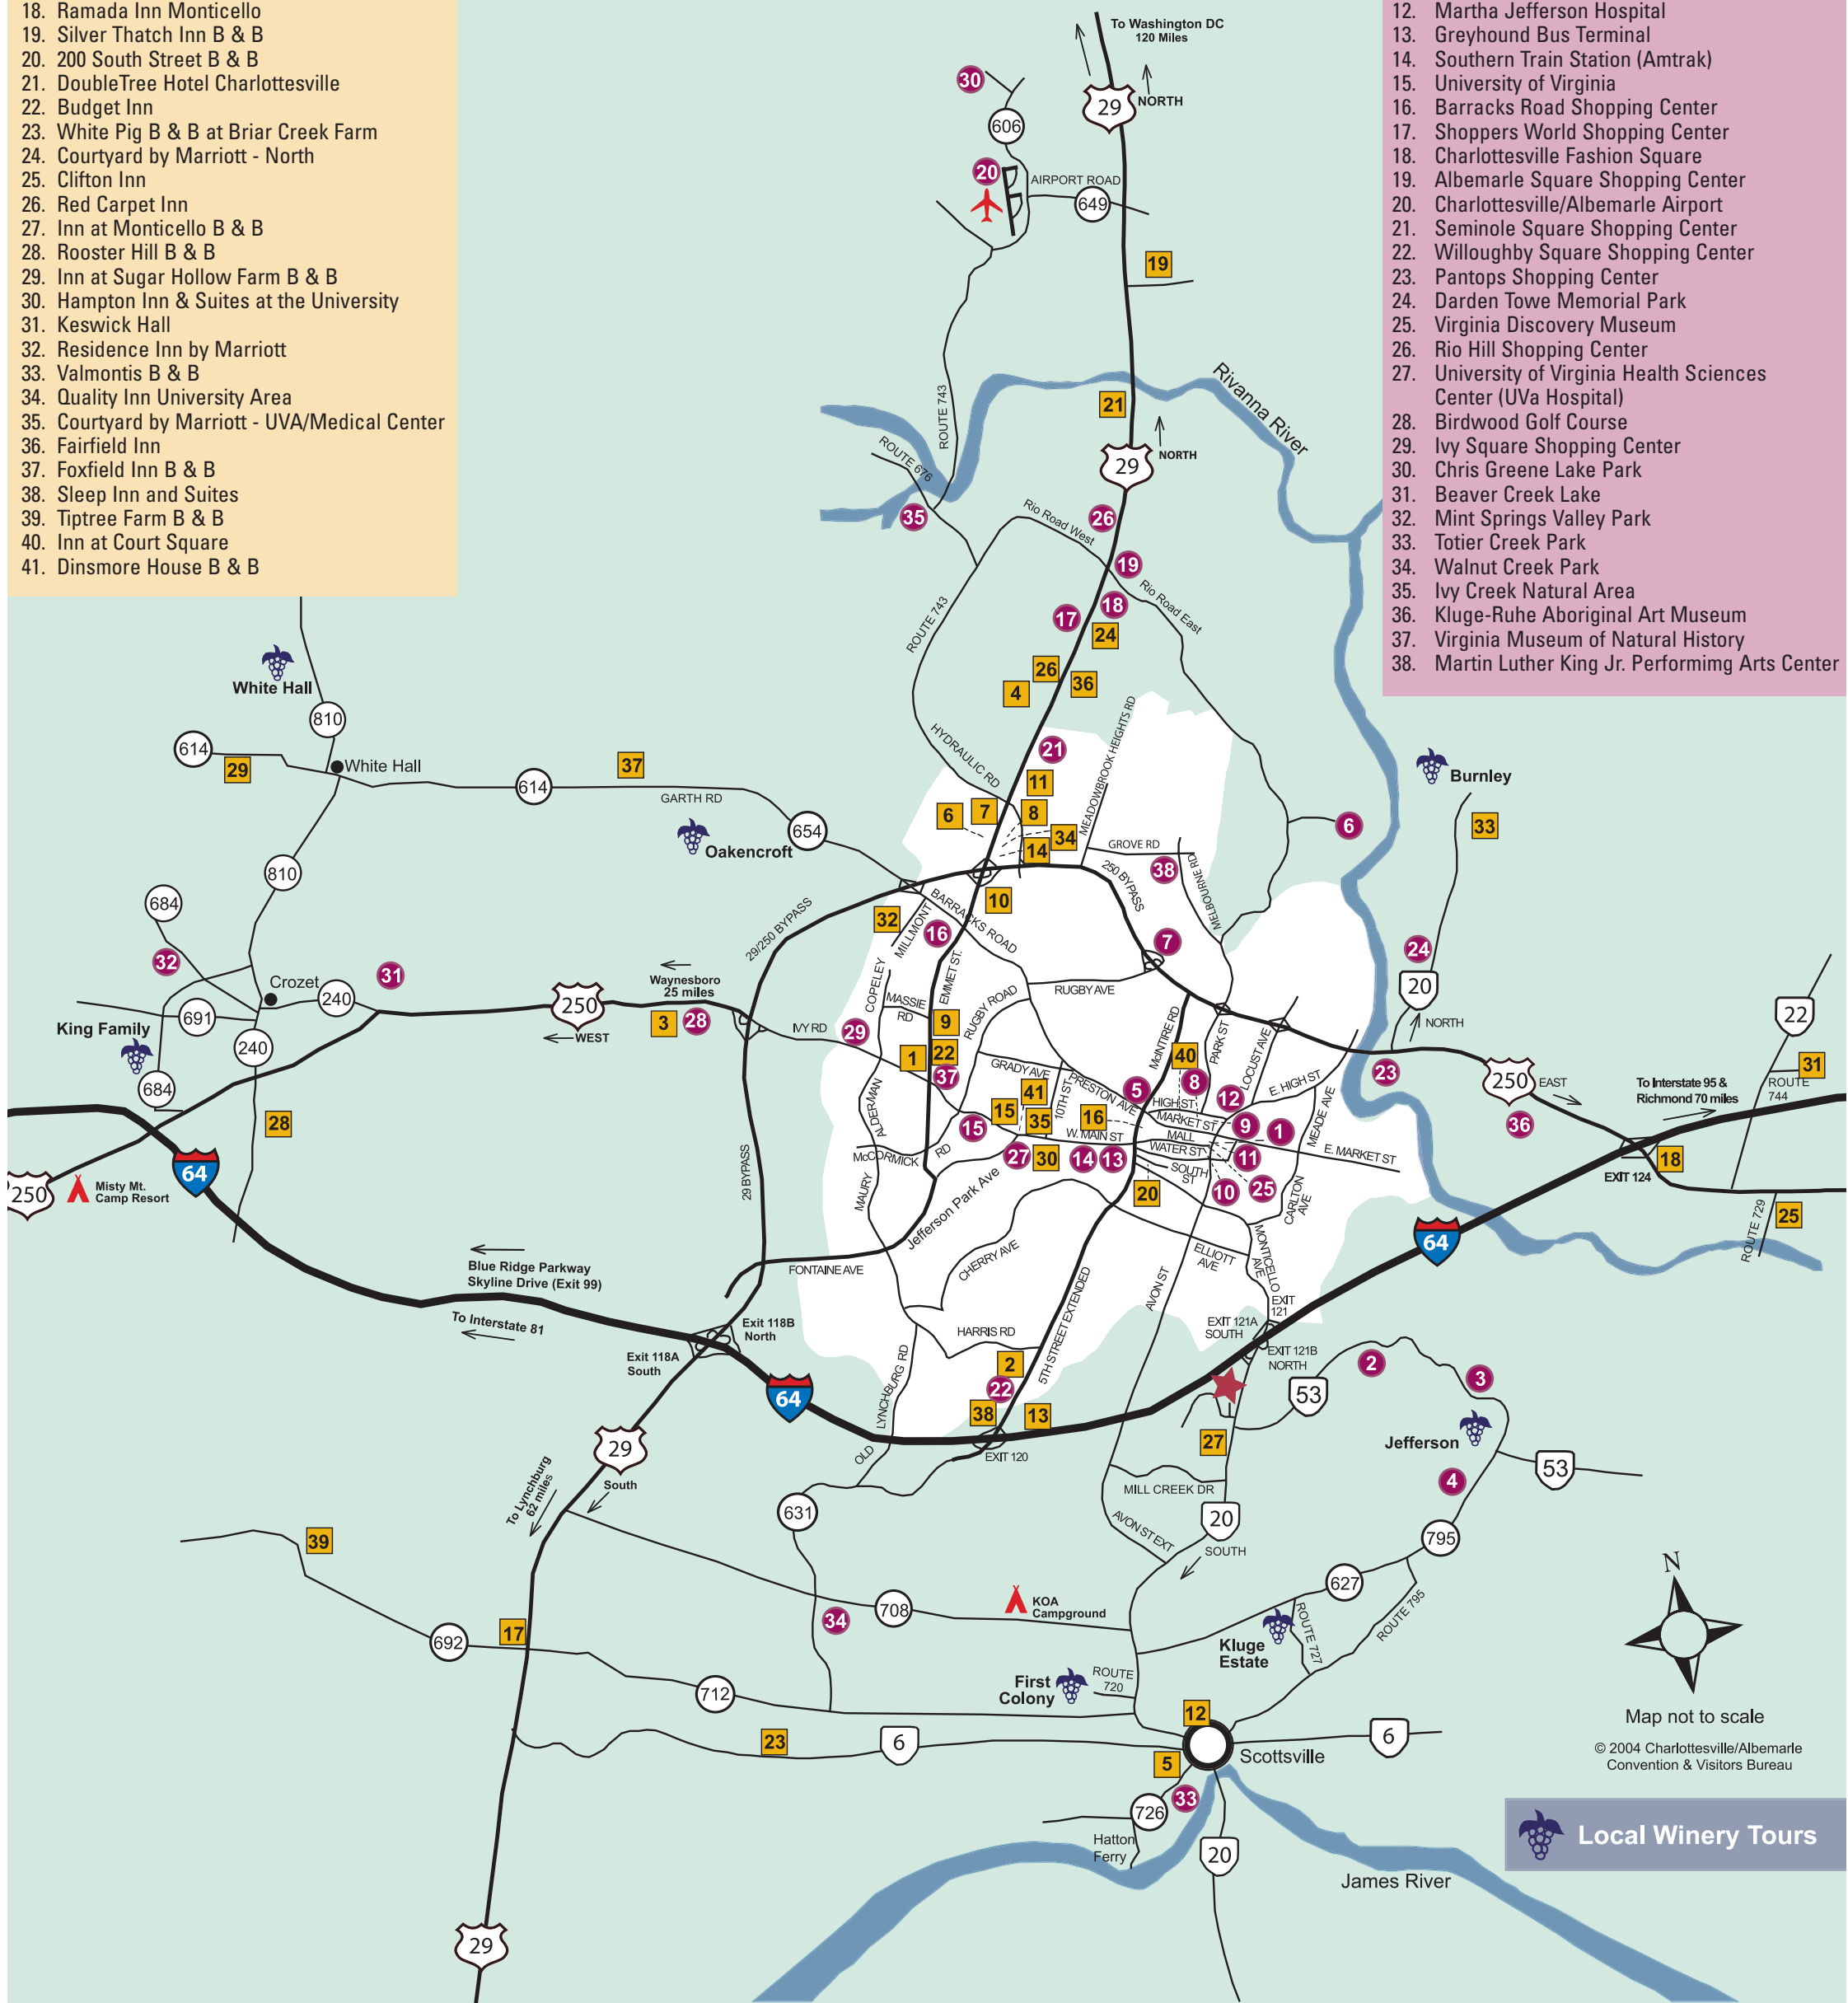

Fax (434) 295-2176

SoferyVirginia.com

Points of Interest

- ★ Charlottesville/Albemarle Convention & Visitors Bureau; Monticello Visitors Center
1. Charlottesville/Albemarle Downtown Visitors Center (DVC)
2. Michie Tavern ca. 1784
3. Monticello (Thomas Jefferson)
4. Ash Lawn-Highland (James Monroe)
5. Albemarle County Office Building
6. Pen Park (tennis) Meadowcreek Golf Course
7. McIntire Park (golf)
8. Chamber of Commerce
9. Historic Court Square
10. Downtown Mall
11. City Hall
12. Martha Jefferson Hospital
13. Greyhound Bus Terminal
14. Southern Train Station (Amtrak)
15. University of Virginia
16. Barracks Road Shopping Center
17. Shoppers World Shopping Center
18. Charlottesville Fashion Square
19. Albemarle Square Shopping Center
20. Charlottesville/Albemarle Airport
21. Seminole Square Shopping Center
22. Willoughby Square Shopping Center
23. Pantops Shopping Center
24. Darden Tower Memorial Park
25. Virginia Discovery Museum
26. Rio Hill Shopping Center
27. University of Virginia Health Sciences Center (UVA Hospital)
28. Birdwood Golf Course
29. Ivy Square Shopping Center
30. Chris Greene Lake Park
31. Beaver Creek Lake
32. Mint Springs Valley Park
33. Totier Creek Park
34. Walnut Creek Park
35. Ivy Creek Natural Area
36. Kluge-Ruhe Aboriginal Art Museum
37. Virginia Museum of Natural History
38. Martin Luther King Jr. Performing Arts Center

Local Winery Tours